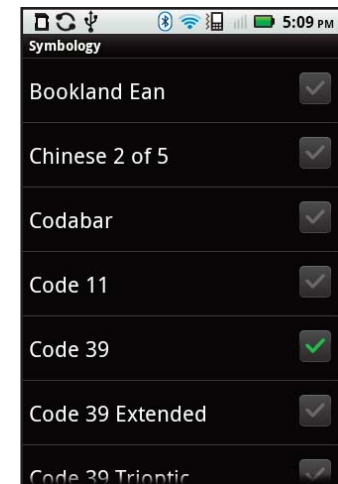

Comparison Chart - 2D Barcode Scanners

Model	7Xi	7XiRx
SKU	CX2864-1336	CX2866-1338
Reads 1D Barcodes  <i>Row of parallel lines</i>	✓	✓
Reads 2D Barcodes  <i>Checkerboard / grid</i>	✓	✓
Reads Direct Part Marking (DPM)	✓	✓
Reads Barcodes on Device Screens	✓	✓
Compatible with Android, BlackBerry, Windows, Apple (<i>HID only for iOS</i>)	✓	✓
Apple iOS Certified (SDK or compatible app required)	✓	✓
Scanner Type	Omni-Directional Imager	
Scanning in Bright Sunlight	✓	✓
Vibrate for Good Read	✓	✓
Extra Durable Exterior	✓	✓
Antimicrobial White Exterior Casing for Healthcare		✓
Battery Life Per Charge	10 h	10 h

What is SocketScan™ 10?

- Keyboard wedge software enters scanned data into your Android, Windows or BlackBerry OS application
- *Bluetooth* pairing and connection tool
- Scanner configuration utility
- SDK available to create custom applications, including support for Apple iOS

Optional to install
for most platforms

Socket EZ Pair automates *Bluetooth* pairing and connection.

For 2D scanners, just scan the on-screen barcode to pair and connect.

View scanner properties including battery level.

Configure beep, LED, vibrate mode or suffix.

Select symbologies to support.

SocketScan™ 10 SDK

- Developers can add CHS support to their application
- Optional Developer Compensation Program
- Supported OS:
 - Apple iOS 4 or later
 - Android 2.1-3.x
 - Windows 7, Vista, XP; Windows Mobile 6.x
 - BlackBerry OS 5.x