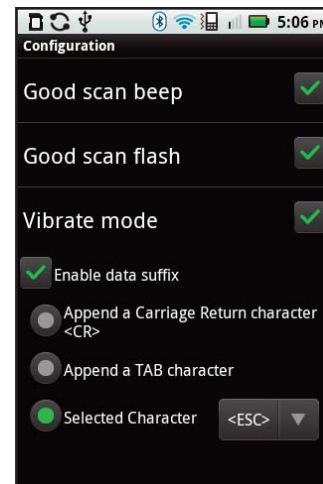

What is SocketScan™ 10?

- Keyboard wedge software enters scanned data into your Android, Windows or BlackBerry OS application
- *Bluetooth* pairing and connection tool
- Scanner configuration utility
- SDK available to create custom applications, including support for Apple iOS

Optional to install
for most platforms

Socket EZ Pair automates *Bluetooth* pairing and connection.

For 2D scanners, just scan the on-screen barcode to pair and connect.

View scanner properties including battery level.

Configure beep, LED, vibrate mode or suffix.

Select symbologies to support.

SocketScan™ 10 SDK

- Developers can add CHS support to their application
- Optional Developer Compensation Program
- Supported OS:
 - Apple iOS 4 or later
 - Android 2.1-3.x
 - Windows 7, Vista, XP; Windows Mobile 6.x
 - BlackBerry OS 5.x