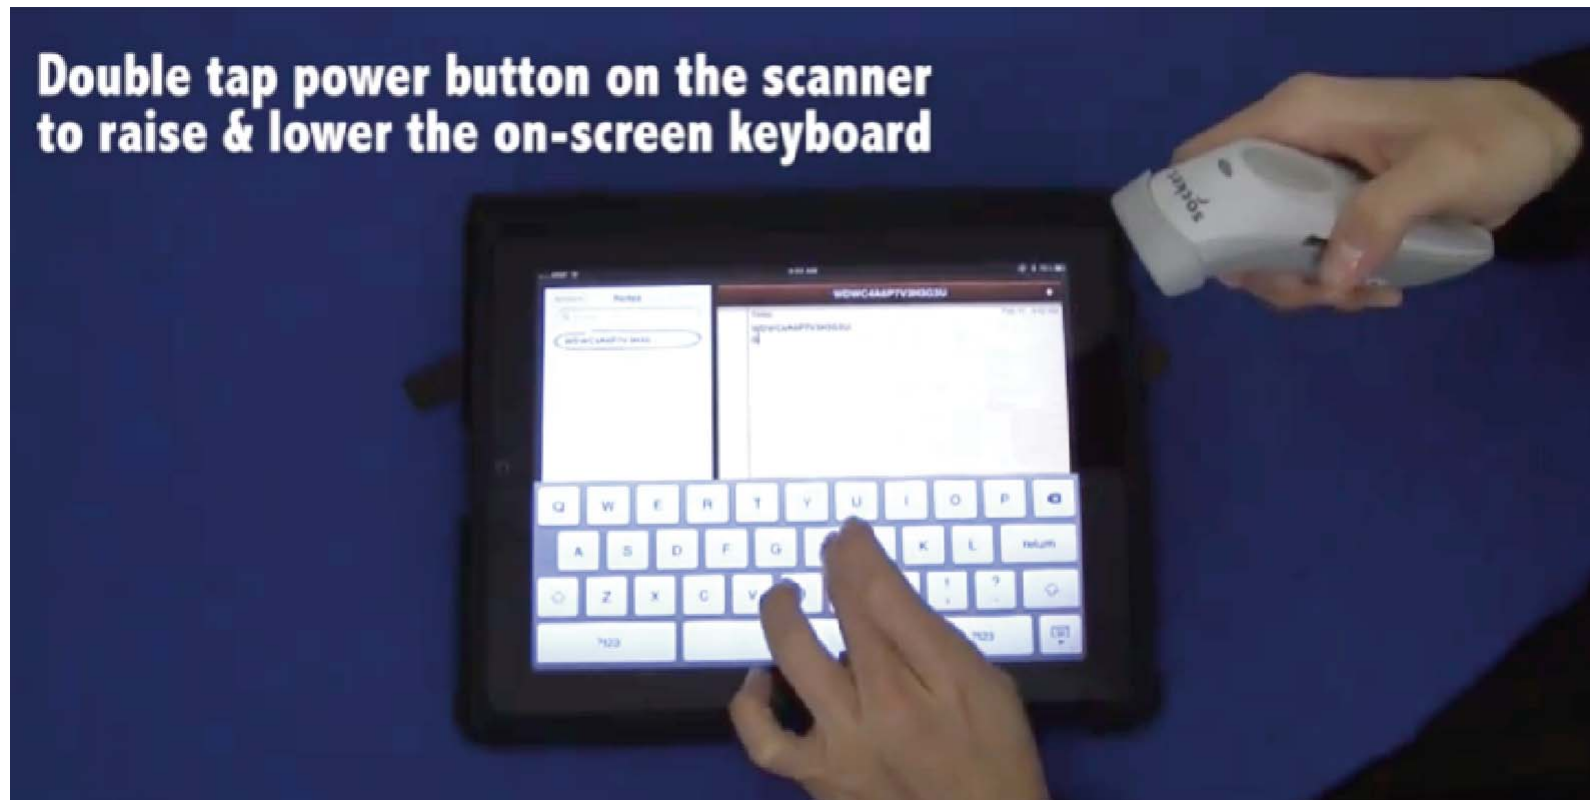

Apple iOS On-Screen Keyboard Support

Watch Video:

<http://www.youtube.com/socketmobile#p/u/5/VhhttpC6ROs>

Compatible with:

- 7C, 7Ci, 7Xi, 7XiRx: All Revisions
- 7E, 7M, 7P: Revisions B or later (v3)

Button press procedure for Bluetooth HID mode only, not required for iOS mode connections.