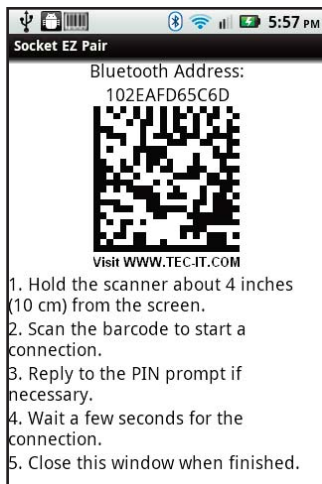

What is SocketScan™ 10?

- Keyboard wedge software enters scanned data into your Android, Windows or BlackBerry OS application
- *Bluetooth* pairing and connection tool
- Scanner configuration utility
- SDK available to create custom applications, including support for Apple iOS

Optional to install
for most platforms

Socket EZ Pair automates *Bluetooth* pairing and connection.

For 2D scanners, just scan the on-screen barcode to pair and connect.