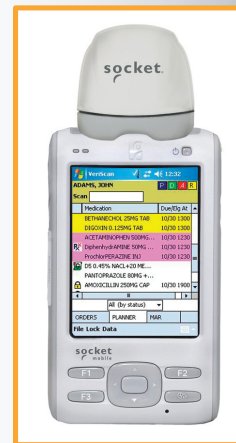

2012 Product Line

SoMo® 655 Handheld Computer

The **SoMo 655** is a durable handheld computer packed with power and speed for demanding business applications.

- Durable and ergonomic with a big, bright screen
- Windows Embedded Handheld 6.5
- 624 MHz, 128 MB SDRAM, up to 4 GB Flash
- Bluetooth® 2.0 + EDR for wireless peripherals
- 802.11b/g/n Wi-Fi® with Fast Roaming
- Reinforced CF and micro SD slots to add devices / memory

Special versions:

- Rx: antimicrobial for healthcare
- DX: no wireless radios for government

<http://ww1.socketmobile.com/products/handheld-computers.aspx>

CompactFlash Scan Card Series 5

Socket offers a complete range of 2D and 1D barcode scanners that plug into a Pocket PC or tablet / notebook PC.

- 2D and 1D barcode scanners plug into CF card slot
- CMOS imager or laser
- Windows compatible
- Adapter enables use in PC Card slot of tablet / notebook PC (sold separately)

Special versions:

- Rx version for healthcare features antimicrobial plastics

<http://ww1.socketmobile.com/products/handheld-computers/accessories-hc.aspx?cat=Data%20Collection>

Plug-In Mag Stripe and RFID Readers Series 4 and 6

The **CF Mag Stripe Reader Card Series 4** is a plug-in card swipe for Pocket PCs, tablets, notebook PCs.